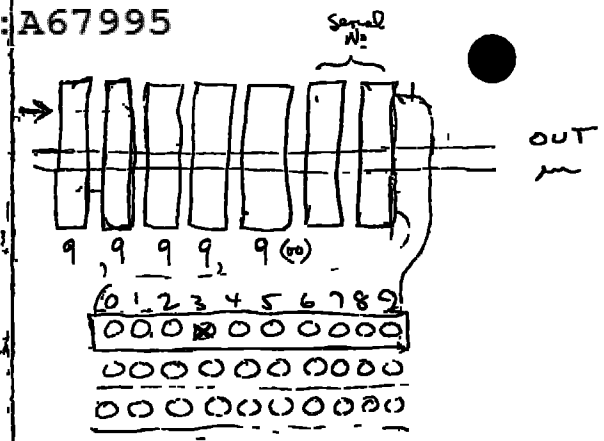

" 2 ^{Fixed no}
part of } 6 days of week - Tony
6 " " " Family

" 3 - Coordinates - Month + Date

366-
with
no
dup
ltd

" 4 - Units as above

" 5 Currencies (20)

10 x 9 x 8
 6
 612, 120

}	012 021 102 120 210 201
	013 031 103 130 310 301
	014 041 104 140 410 401

Accepted
 level
 3 positions fwd
 3 positions backward from
 1 - outgoing - fwd
 2 - incoming - backward for vice versa
 ↑ this feature of switch lever
 corrected on 26 April 1944